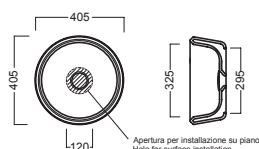

INSTALLAZIONE INSTALLATION

in appoggio
surface-mounted

su base lavabo SLIDING WOOD SYSTEM
on SLIDING WOOD SYSTEM sink base unit

ACCESSORI ACCESSORIES

YXMY
sifone di scarico
drain trap

YXMN (BI-White)
YXMP (CR-Chrome)
piletta a scarico libero
free outlet drain siphon

DISEGNO TECNICO TECHNICAL DESIGN

SLIDING wood system_taglio 2 sx - cut 2 lt

SLIDING wood system_taglio 2 dx - cut 2 rh

SLIDING wood system_taglio 2 centrale - cut 2 central

SLIDING wood system_taglio 4 doppio - cut 4 double