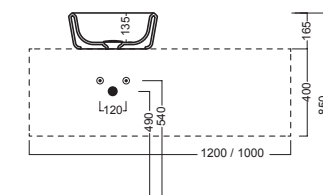

INSTALLAZIONE INSTALLATION

in appoggio
surface-mounted

su base lavabo SLIDING WOOD SYSTEM
on SLIDING WOOD SYSTEM sink base unit

ACCESSORI ACCESSORIES

YXMY
sifone di scarico
drain trap

YXMN (BI-White)
YXMP (CR-Chrome)
piletta a scarico libero
free outlet drain siphon

DISEGNO TECNICO TECHNICAL DESIGN

SLIDING wood system_taglio 2 sx - cut 2 lt

SLIDING wood system_taglio 2 dx - cut 2 rh

SLIDING wood system_taglio 2 centrale - cut 2 central

SLIDING wood system_taglio 4 doppio - cut 4 double