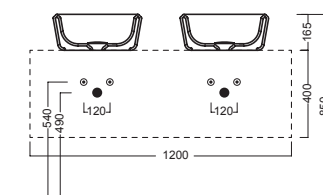

INSTALLAZIONE INSTALLATION

in appoggio
surface-mounted

su base lavabo SLIDING WOOD SYSTEM
on SLIDING WOOD SYSTEM sink base unit

ACCESSORI ACCESSORIES

YXMY
sifone di scarico
drain trap

YXMN (BI-White)
YXMP (CR-Chrome)
piletta a scarico libero
free outlet drain siphon

DISEGNO TECNICO TECHNICAL DESIGN

SLIDING wood system_taglio 2 sx - cut 2 lt

SLIDING wood system_taglio 2 dx - cut 2 rh

SLIDING wood system_taglio 2 centrale - cut 2 central

SLIDING wood system_taglio 4 doppio - cut 4 double