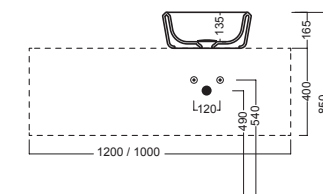

INSTALLAZIONE INSTALLATION

in appoggio
surface-mounted

su base lavabo SLIDING WOOD SYSTEM
on SLIDING WOOD SYSTEM sink base unit

ACCESSORI ACCESSORIES

YXMY
sifone di scarico
drain trap

YXMN (BI-White)
YXMP (CR-Chrome)
piletta a scarico libero
free outlet drain siphon

DISEGNO TECNICO TECHNICAL DESIGN

SLIDING wood system_taglio 2 sx - cut 2 lt

SLIDING wood system_taglio 2 dx - cut 2 rh

SLIDING wood system_taglio 2 centrale - cut 2 central

SLIDING wood system_taglio 4 doppio - cut 4 double