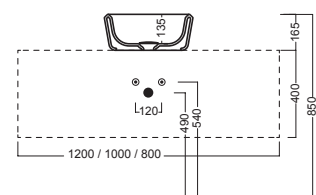

INSTALLAZIONE INSTALLATION

in appoggio
surface-mounted

su base lavabo SLIDING WOOD SYSTEM
on SLIDING WOOD SYSTEM sink base unit

ACCESSORI ACCESSORIES

YXMY
sifone di scarico
drain trap

YXMN (BI-White)
YXMP (CR-Chrome)
piletta a scarico libero
free outlet drain siphon

DISEGNO TECNICO TECHNICAL DESIGN

SLIDING wood system_taglio 2 sx - cut 2 lt

SLIDING wood system_taglio 2 dx - cut 2 rh

SLIDING wood system_taglio 2 centrale - cut 2 central

SLIDING wood system_taglio 4 doppio - cut 4 double