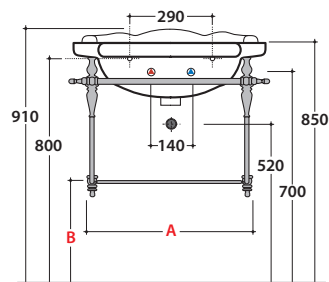

*Wall-hung or on pedestal installation. Fixing kit included. Weight 24 kg.*

Cod. **PA005.BI**

Colonna in ceramica. Peso 13 kg.

*Ceramic pedestal. Weight 13 kg.*

Cod. **PASC5**

Struttura sospesa in ottone cromato. Peso 7 kg.

*Brass chromium-plated wall-hung structure. Weight 7 kg.*

**PASC57: A=580 B=400**

**PA128: A=560 B=420**

Cod. **PA128**

Struttura sospesa in metallo anticato. Peso 6 kg.

*Old-looking metal wall-hung structure. Weight 6 kg.*

# GLOBO

Cod. **PATC57**

Struttura a terra in ottone cromato. Peso 13 kg.

*Brass chromium-plated floor mounted structure. Weight 13 kg.*

Cod. **PA127**

Struttura a terra in metallo anticato. Peso 7 kg.

*Floor mounted old-looking metal structure. Weight 7 kg.*

**PATC57: A=620 B=330**

**PA127: A=560 B=230**