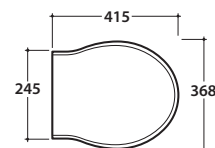

PAESTUM VASO MONOBLOCCO SCARICO A PARETE PA004.BI

CE EN 997:2015

GLOBO

Cod. **PA004.BI**

Vaso monoblocco 67,38 h40 cm. Scarico a parete. Scarico 4 / 2,6 Lt.

Completo di fissaggi. Peso 20 Kg

Close couple Wc 67,38 h40 cm . With wall drain 4 / 2,6 Lt.

Fixing kit included. Weight 20 Kg

Cod. **PA019**

Coprivaso in duroplast con chiusura tradizionale. Peso 3 Kg

Duroplast seat-cover with traditional closing system. Weight 3 Kg

Cod. **PA021**

Coprivaso in poliester bianco con cerniere cromo. Peso 3 Kg

White polyester seat-cover with chromium-plated hinges. Weight 3 Kg

Cod. **PA138**

Coprivaso in poliester bianco con cerniere cromo. Chiusura soft close. Peso 3 Kg

White polyester seat-cover with chromium-plated hinges. With soft-closing system. Weight 3 Kg

Cod. **PA109**

Coprivaso in poliester bianco con cerniere bronzo. Peso 3 Kg

White polyester seat-cover with bronze-plated hinges. Weight 3 Kg

Cod. **PA139**

Coprivaso in poliester bianco con cerniere bronzo. Chiusura soft close. Peso 3 Kg

White polyester seat-cover with bronze-plated hinges. With soft-closing system. Weight 3 Kg

Cod. **PA147**

Coprivaso in poliester bianco con cerniere oro. Peso 3 Kg

White polyester seat-cover with gold-plated hinges. Weight 3 Kg

Cod. **PA140**

Coprivaso in poliester bianco con cerniere oro. Chiusura soft close. Peso 3 Kg

White polyester seat-cover with gold-plated hinges. With soft-closing system. Weight 3 Kg