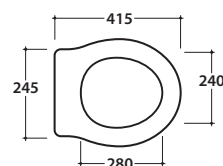

PAESTUM VASO MONOBLOCCO SCARICO A PARETE PA004.BI

CE EN 997:2015

GLOBO

Cod. **PA004.BI**

Vaso monoblocco 67,38 h40 cm. Scarico a parete. Scarico 4 / 2,6 Lt.

Completo di fissaggi. Peso 20 Kg

Close couple Wc 67,38 h40 cm . With wall drain 4 / 2,6 Lt.

Fixing kit included. Weight 20 Kg

Cod. **PA019**

Coprivaso in duroplast con chiusura tradizionale. Peso 3 Kg

Duroplast seat-cover with traditional closing system. Weight 3 Kg

Cod. **PA021**

Coprivaso in poliester bianco con cerniere cromo. Peso 3 Kg

White polyester seat-cover with chromium-plated hinges. Weight 3 Kg

Cod. **PA138**

Coprivaso in poliester bianco con cerniere cromo. Chiusura soft close. Peso 3 Kg

White polyester seat-cover with chromium-plated hinges. With soft-closing system. Weight 3 Kg

Cod. **PA109**

Coprivaso in poliester bianco con cerniere bronzo. Peso 3 Kg

White polyester seat-cover with bronze-plated hinges. Weight 3 Kg

Cod. **PA139**

Coprivaso in poliester bianco con cerniere bronzo. Chiusura soft close. Peso 3 Kg

White polyester seat-cover with bronze-plated hinges. With soft-closing system. Weight 3 Kg

Cod. **PA147**

Coprivaso in poliester bianco con cerniere oro. Peso 3 Kg

White polyester seat-cover with gold-plated hinges. Weight 3 Kg

Cod. **PA140**

Coprivaso in poliester bianco con cerniere oro. Chiusura soft close. Peso 3 Kg

White polyester seat-cover with gold-plated hinges. With soft-closing system. Weight 3 Kg