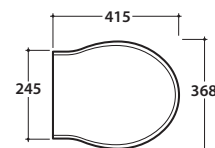

PAESTUM VASO SCARICO A PARETE

PA002.BI

CE EN 997:2015

GLOBO

Cod. **PA002.BI**

Vaso a terra 57.37,5 h40 cm. Installazione distanziata da parete. Scarico 4 / 2,6 Lt.

Completo di fissaggi. Peso 20 Kg

Floor mounted Wc 57.37,5 h40 cm . Wall spaced installation. Drain 4/2,6 Lt.

Fixing kit included. Weight 20 Kg

Cod. **PA019**

Coprivaso in duroplast con chiusura tradizionale. Peso 3 Kg

Duroplast seat-cover with traditional closing system. Weight 3 Kg

Cod. **PA021**

Coprivaso in poliester bianco con cerniere cromo. Peso 3 Kg

White polyester seat-cover with chromium-plated hinges. Weight 3 Kg

Cod. **PA138**

Coprivaso in poliester bianco con cerniere cromo. Chiusura soft close. Peso 3 Kg

White polyester seat-cover with chromium-plated hinges. With soft-closing system. Weight 3 Kg

Cod. **PA109**

Coprivaso in poliester bianco con cerniere bronzo. Peso 3 Kg

White polyester seat-cover with bronze-plated hinges. Weight 3 Kg

Cod. **PA139**

Coprivaso in poliester bianco con cerniere bronzo. Chiusura soft close. Peso 3 Kg

White polyester seat-cover with bronze-plated hinges. With soft-closing system. Weight 3 Kg

Cod. **PA147**

Coprivaso in poliester bianco con cerniere oro. Peso 3 Kg

White polyester seat-cover with gold-plated hinges. Weight 3 Kg

Cod. **PA140**

Coprivaso in poliester bianco con cerniere oro. Chiusura soft close. Peso 3 Kg

White polyester seat-cover with gold-plated hinges. With soft-closing system. Weight 3 Kg