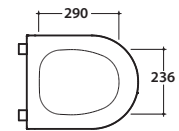

MODE WALL-HUNG WC MES02BI

CE EN 997:2015

GLOBO

Ceramic antibacterial effect
BATAFORM®

Bagno di Colore

Glazed product with
CERASLIDE®

Drain 4/2,6 lt

Cod. **MES02BI**

Wall-hung Wc No-rim 53.34 h33 cm. Drain 4 / 2,6 Lt. Fixing kit included. Weight 20,4 Kg

Seat-cover with hinge system
to quick release

Cod. **ME020BI**

Removable duroplast seat-cover with soft-closing system. Weight 3 Kg

Cod. **VA132**

Flow reductor.

Cod. **PU001**

Acoustic and crash protection.

Cod. **FI002**

Fixing brackets for W/H sanitary. Weight 2,5 Kg