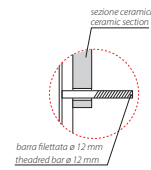

MODE WALL-HUNG WC MES02BI

CE EN 997:2015

GLOBO