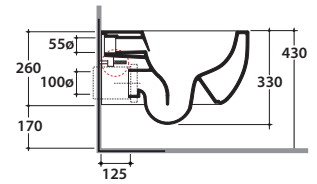

MODE WALL-HUNG WC MES02BI

CE EN 997:2015

GLOBO

Ceramic antibacterial effect
BATAFORM®

Bagno di Colore

Glazed product with
CERASLIDE®

Drain 4/2,6 lt

Cod. **MES02BI**

Wall-hung Wc No-rim 53.34 h33 cm. Drain 4 / 2,6 Lt. Fixing kit included. Weight 20,4 Kg

Seat-cover with hinge system
to quick release