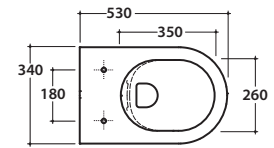

MODE WALL-HUNG WC MES02BI

CE EN 997:2015

GLOBO

Ceramic antibacterial effect
BATAFORM®

Bagno di Colore

Glazed product with
CERASLIDE®

Drain 4/2,6 lt

Cod. **MES02BI**

Wall-hung Wc No-rim 53.34 h33 cm. Drain 4 / 2,6 Lt. Fixing kit included. Weight 20,4 Kg

Seat-cover with hinge system
to quick release