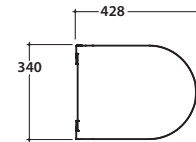

Cod. **ME020BI**

Removable duroplast seat-cover with soft-closing system. Weight 3 Kg

Cod. **VA132**

Flow reductor.

Cod. **PU001**

Acoustic and crash protection.

Cod. **FI002**

Fixing brackets for W/H sanitary. Weight 2,5 Kg