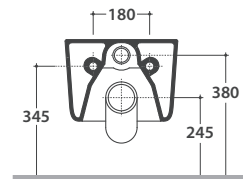

Seat-cover with hinge system
to quick release

Cod. **LT020BI**

Duroplast seat-cover with soft-closing system. Weight 3 Kg