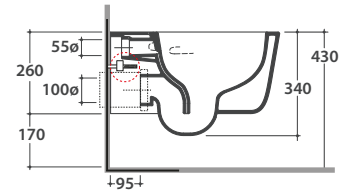

LALITA WALL-HUNG WC -NO RIM LTS02BI

CE EN 997:2015

GLOBO

Ceramic antibacterial effect
BATAFORM®

SENZABRIDA®

Glazed product with
CERASLIDE®

Bagno di Colore

Cod. **LTS02BI**

Wall-hung Wc No-rim 54.36 h34 cm. Average drain < 3 Lt.
CLEANSTORM® drain. Fixing kit included. Weight 23 Kg