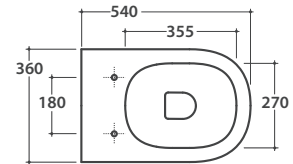

LALITA WALL-HUNG WC -NO RIM LTS02BI

CE EN 997:2015

GLOBO

Ceramic antibacterial effect
BATAFORM®

SENZABRIDA®

Glazed product with
CERASLIDE®

Bagno di Colore

Cod. **LTS02BI**

Wall-hung Wc No-rim 54.36 h34 cm. Average drain < 3 Lt.
CLEANSTORM® drain. Fixing kit included. Weight 23 Kg