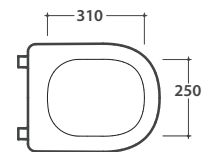

Cod. **VA132**

Flow reducer.

Cod. **PU001**

Acoustic and crash protection.

Cod. **FI002**

Fixing brackets for W/H sanitary. Weight 2,5 Kg