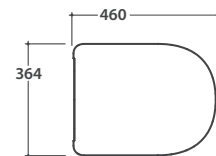

Cod. **VA132**

Flow reducer.

Cod. **PU001**

Acoustic and crash protection.

Cod. **FI002**

Fixing brackets for W/H sanitary. Weight 2,5 Kg