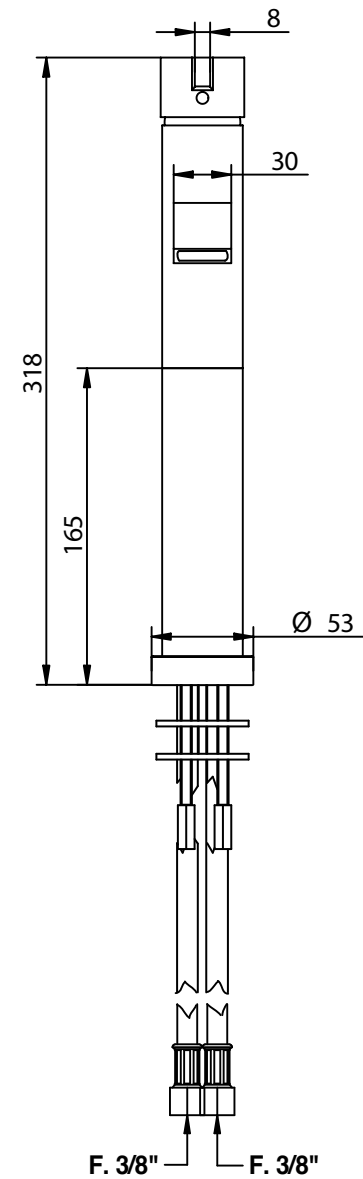

Art. 08520\_PR  
T-Mix 18

© Copyright of Bongio s.r.l.

Miscelatore lavabo  
con bocca, prolunga 150 mm  
con scarico 1.1/4

Basin mixer with long spout  
150 mm extension with  
1.1/4" pop-up waste

**bongio**