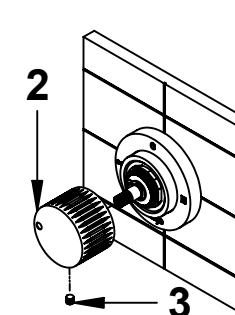

C

COD - 73524