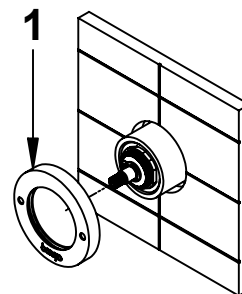

B

COD - 73525