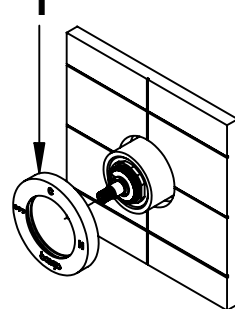

B

COD - 73524