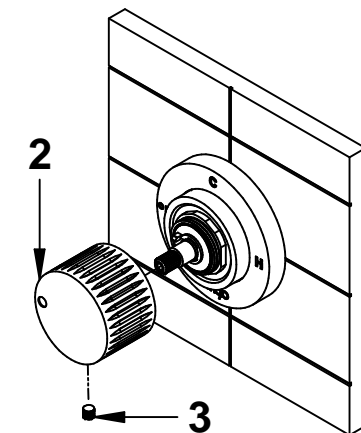

C

COD - 70524