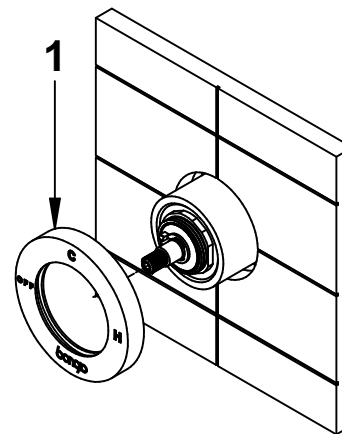

- A) Insert themixer and diverter observing the MIN/MAX quotes.
- B) Insert the wall flange (1).
- C) Insert the handle(2)and tighten the small screw(3)using the enclosed key.

**A**

COD - 70524

**B**

COD - 70524